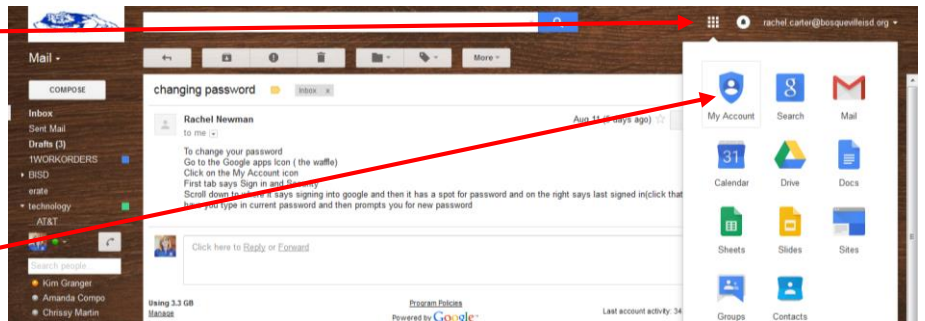

Changing Your Password in Gmail

1) Go to the Google apps Icon

2) Click on the My Account icon

3) Click on the First tab **Sign in and Security**

4) Scroll down to where it says signing into google and on the right says last changed (click password) it will have you type in current password and then prompts you for new password